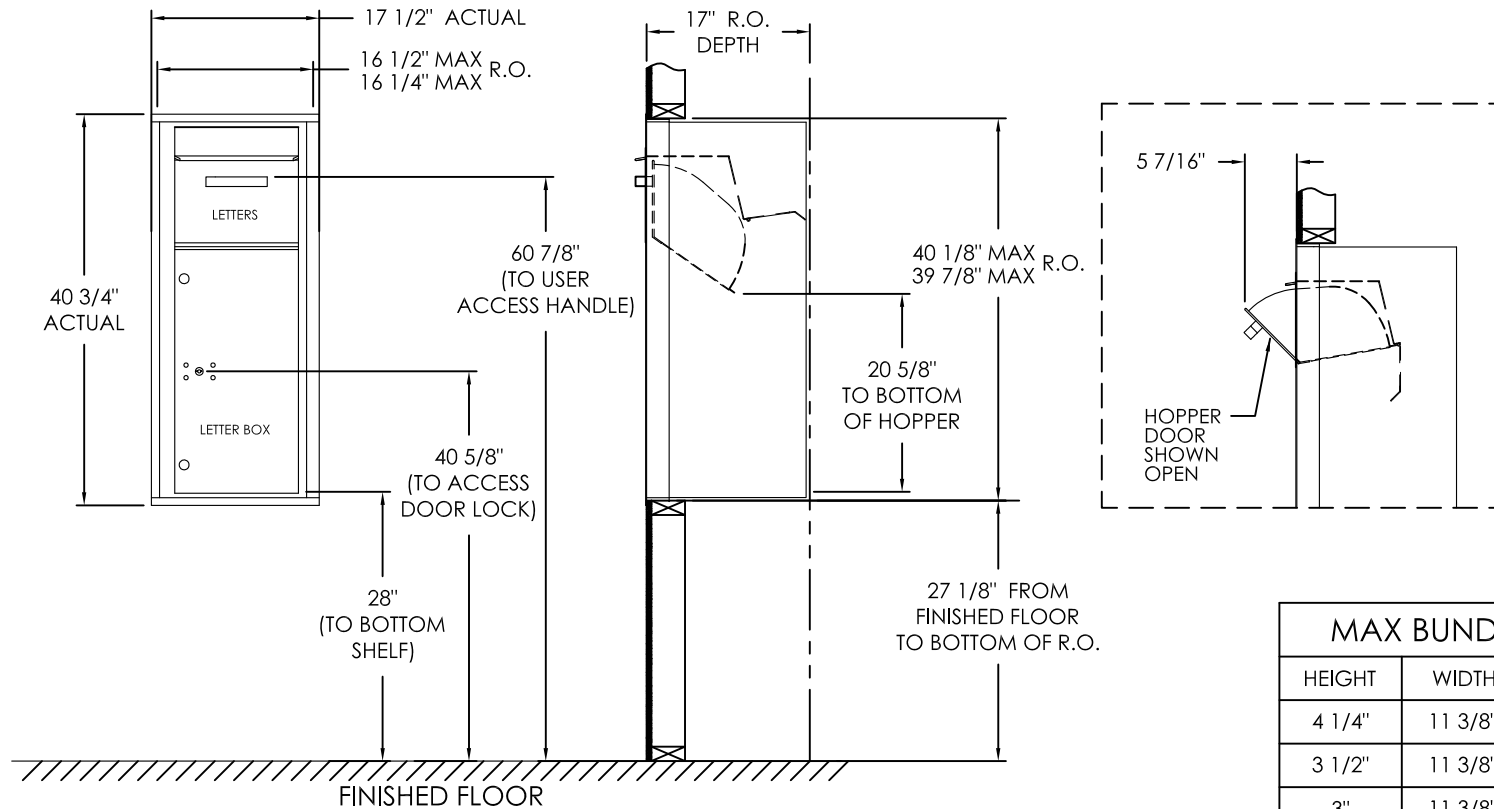

versatile™ 4C Collection Box, 4C11S-HOP

MAX BUNDLE SIZE		
HEIGHT	WIDTH	LENGTH
4 1/4"	11 3/8"	6 1/4"
3 1/2"	11 3/8"	11 1/2"
3"	11 3/8"	14 3/4"
2 1/2"	11 3/8"	14 3/4"

NOTES:

1. 4C Collection boxes are USPS Approved.
2. Module may be recessed, surface, or pedestal mounted and coordinates with Florence versatile™ 4C mailbox modules, see installation manual for details.
3. Collection Box compartment size is 20 5/8" H x 12" W x 15"D.
4. Fixed top panel is for security purposes and is not usable.

PRODUCT SERIES: VERSATILE™ 4C COLLECTION BOX

FLORENCE
CORPORATION

5935 Corporate Drive • Manhattan, KS 66503
 800.275.1747 • www.florencemailboxes.com

MODEL	4C11S-HOP	REV	F
SCALE	NONE	LAST REV. DATE	07/02/19
DRAWING NUMBER	4C11S-HOPCS		
DRAWN BY	RAK		