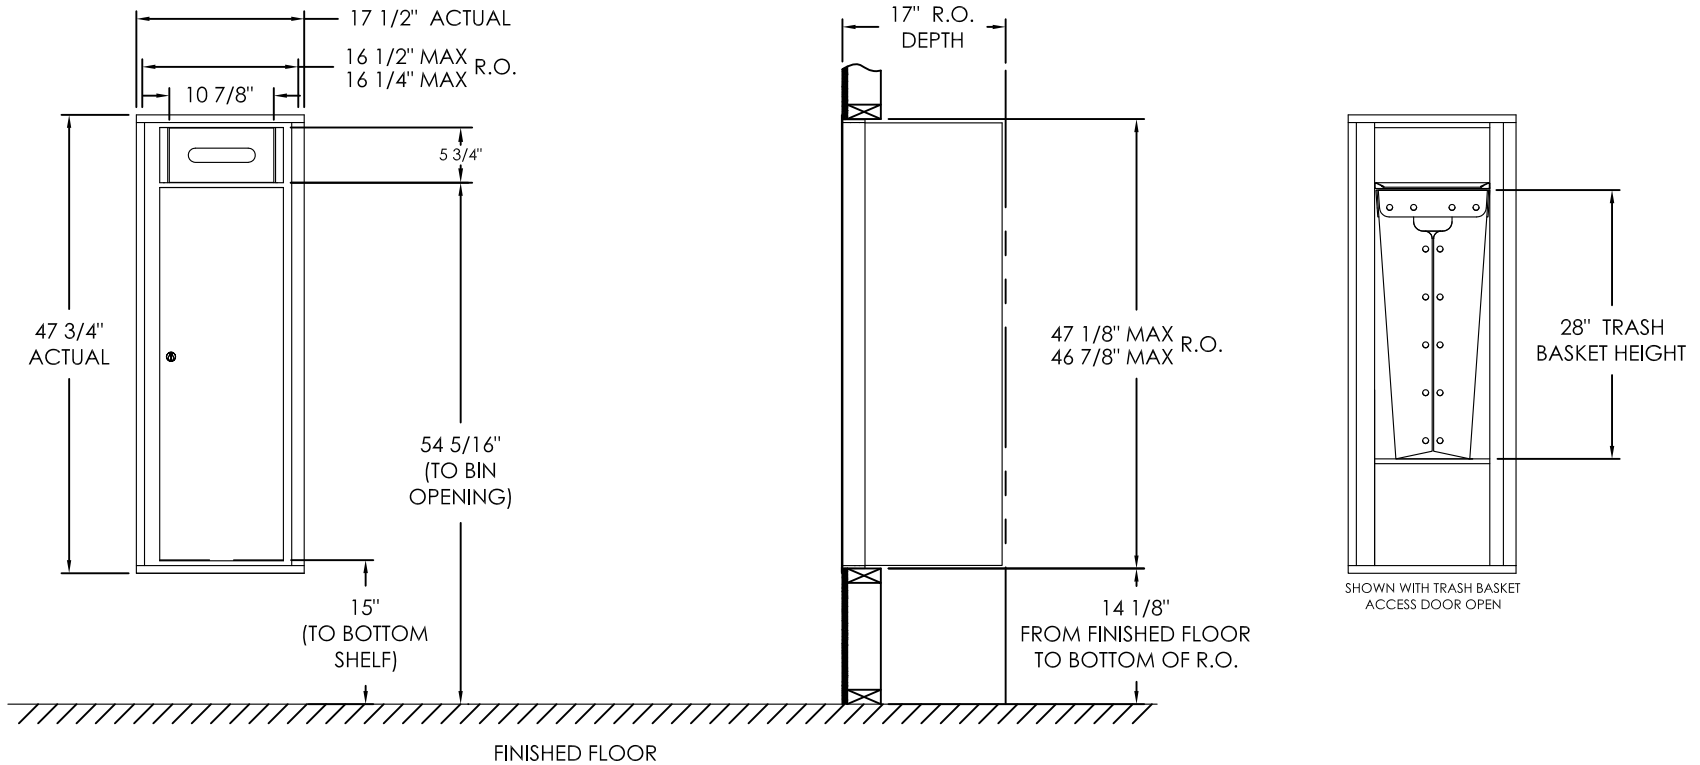

versatile™ 4C Trash/Recycling Bin, 4C13S-BIN

Notes:

1. 4C Trash/Recycling Bins are for private application only / not USPS Approved.
2. Module may be recessed, surface, or pedestal mounted and coordinates with Florence 4C mailbox modules, see installation manual for details.
3. Includes (1) trash/recycling compartment, (1) 15-gallon trash basket made of recycled plastic and customized to compartment (Note: trash bag furnished by others).

PRODUCT SERIES: VERSATILE™ 4C TRASH/RECYCLING BIN

FLORENCE
CORPORATION

5935 Corporate Drive • Manhattan, KS 66503
 800.275.1747 • www.florencemailboxes.com

MODEL	4C13S-BIN	REV	B
SCALE	NONE	LAST REV DATE	07/09/19
DRAWING NUMBER	4C13S-BINCS		DRAWN BY
			RAK