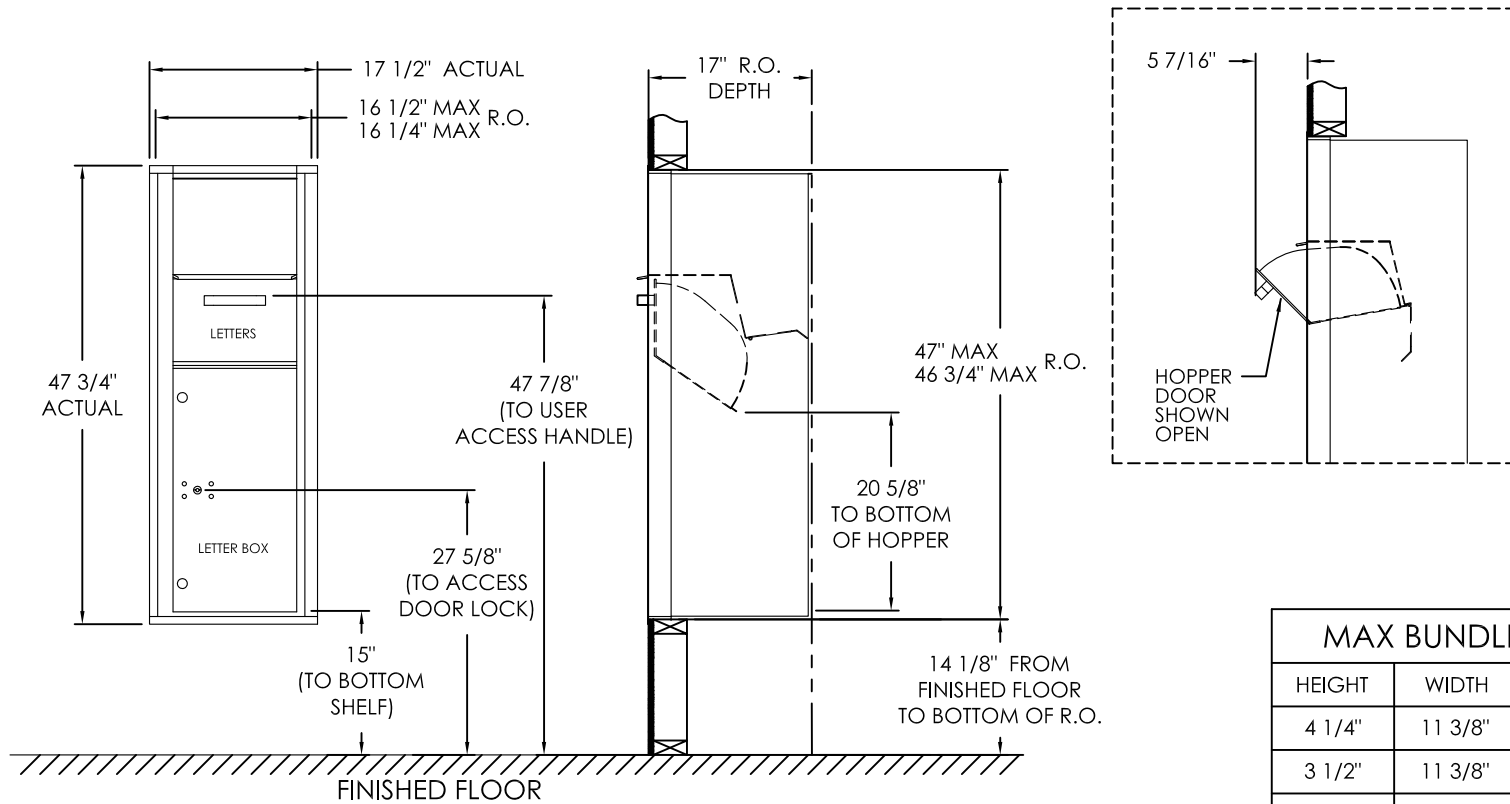

versatile™ 4C Collection Box, 4C13S-HOP

MAX BUNDLE SIZE		
HEIGHT	WIDTH	LENGTH
4 1/4"	11 3/8"	6 1/4"
3 1/2"	11 3/8"	11 1/2"
3"	11 3/8"	14 3/4"
2 1/2"	11 3/8"	14 3/4"

NOTES:

1. 4C Collection boxes are USPS Approved.
2. Module may be recessed, surface, or pedestal mounted and coordinates with Florence versatile™ 4C mailbox modules, see installation manual for details.
3. Collection Box compartment size is 20 5/8" H x 12" W x 15"D.
4. Fixed top panel is for security purposes and is not usable.

PRODUCT SERIES: VERSATILE™ 4C COLLECTION BOX

FLORENCE
CORPORATION

5935 Corporate Drive • Manhattan, KS 66503
 800.275.1747 • www.florencemailboxes.com

MODEL	4C13S-HOP	REV	E
SCALE	NONE	LAST REV. DATE	07/09/19
DRAWING NUMBER	4C13S-HOPCS		
DRAWN BY	RAK		